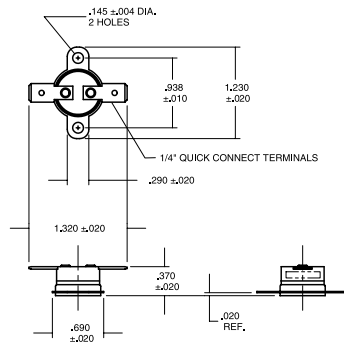

3F11-100

SNAP DISC AUTOMATIC RESET FAN LIMITS

1/2" Automatic reset snap disc thermostats for appliance and HVAC.

FEATURES

- Loose ring, stainless steel mounting brackets
- 1/4" quick connect terminals
- Aluminum disc cup
- Last three numbers indicate cut-in temperatures on fan controls and cut-out temperatures on limits

SPECIFICATIONS

Switch Action SPST Open or Close on Rise
 Electrical Ratings Resistive 15A @ 120 VAC, 10A @ 240 VAC,
 Inductive 3.0 FLA, 12.0LRA @ 120 VAC; 1.5FLA, 6.0LRA @ 240 VAC
 Pilot Duty 125 VA
 Dimensions37\"/>